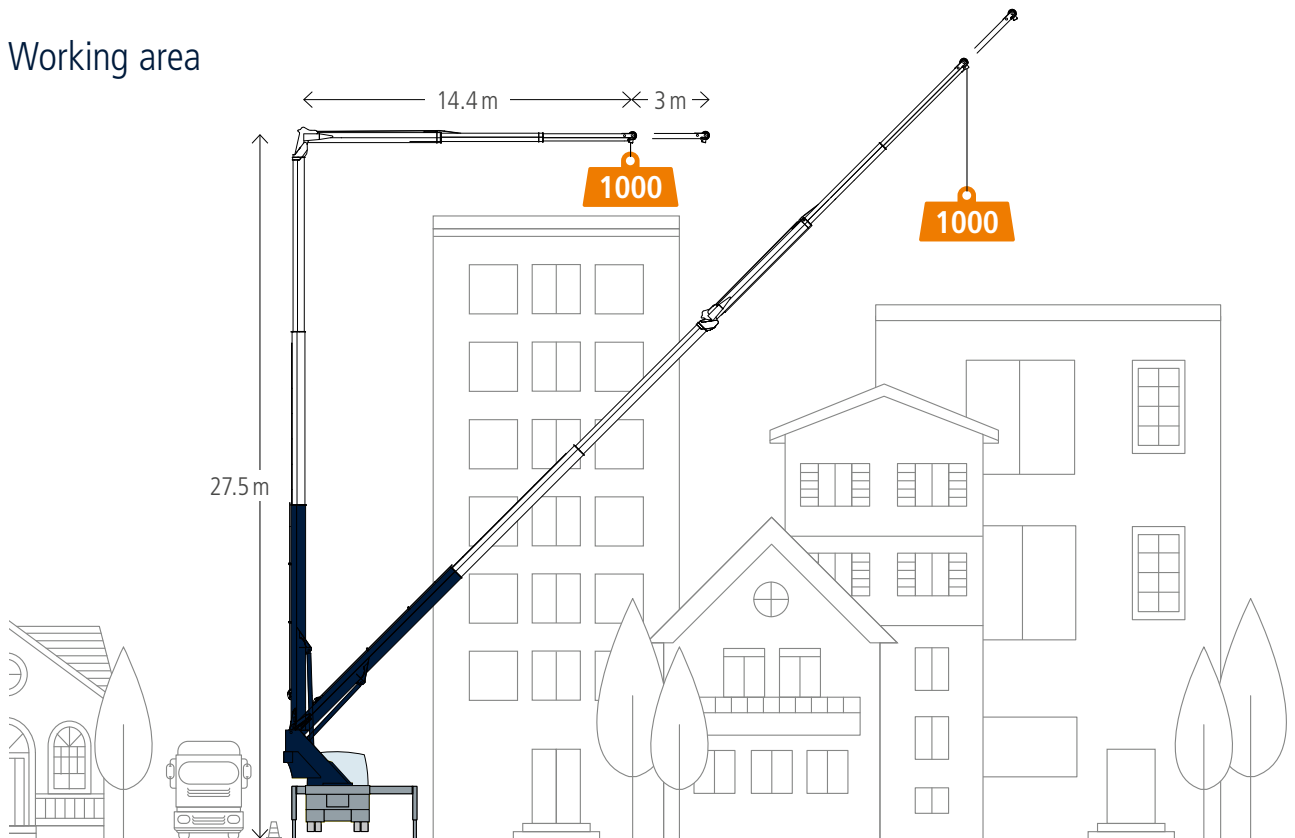

The truck crane AK 42 works faster than ever and, thanks to its innovative boom design made of high-strength fine-grained steel, impresses with surpassing lateral stability, particularly in the range of 1 to 3 tons load. With an attached load of 1.5 t it reaches working ranges of 18 m with a maximum height of 24 m. The maximum lifting capacity of 6 t and extension lengths reach up to 42 m.

The performance of the hydraulic system is increased up to 70 % compared to previous systems so that the AK 42 operates at significantly improved speeds. As a result, the crane is ready for use in short time and several crane functions can be operated at the same time without loss of speed.

Available with **BöckerConnect**

Böcker
MY WAY TO THE TOP

Working range crane operation

Working area

Working range platform operation

Rotating and extendible work basket PK 600-D

Jib

Preliminary data. All weights in kg, all measurements subject to fluctuation.