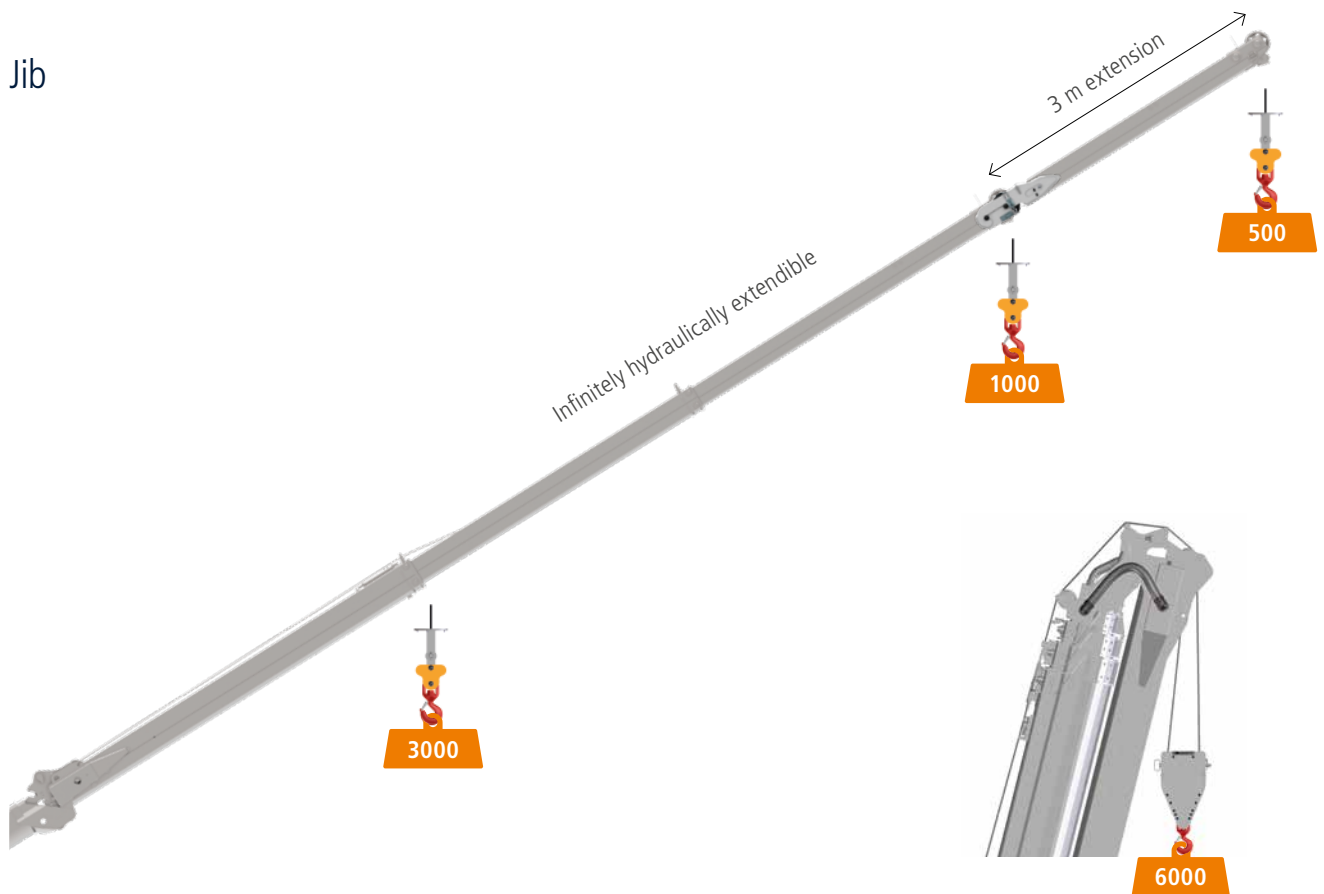

The truck crane AK 42 works faster than ever and, thanks to its innovative boom design made of high-strength fine-grained steel, impresses with surpassing lateral stability, particularly in the range of 1 to 3 tons load. With an attached load of 1.5 t it reaches working ranges of 18 m with a maximum height of 24 m. The maximum lifting capacity of 6 t and extension lengths reach up to 42 m.

The performance of the hydraulic system is increased up to 70 % compared to previous systems so that the AK 42 operates at significantly improved speeds. As a result, the crane is ready for use in short time and several crane functions can be operated at the same time without loss of speed.

Available with **BöckerConnect**

Böcker
MY WAY TO THE TOP

Working range crane operation

Working area

Working range platform operation

Rotating and extendible work basket PK 600-D

Jib

Preliminary data. All weights in kg, all measurements subject to fluctuation.