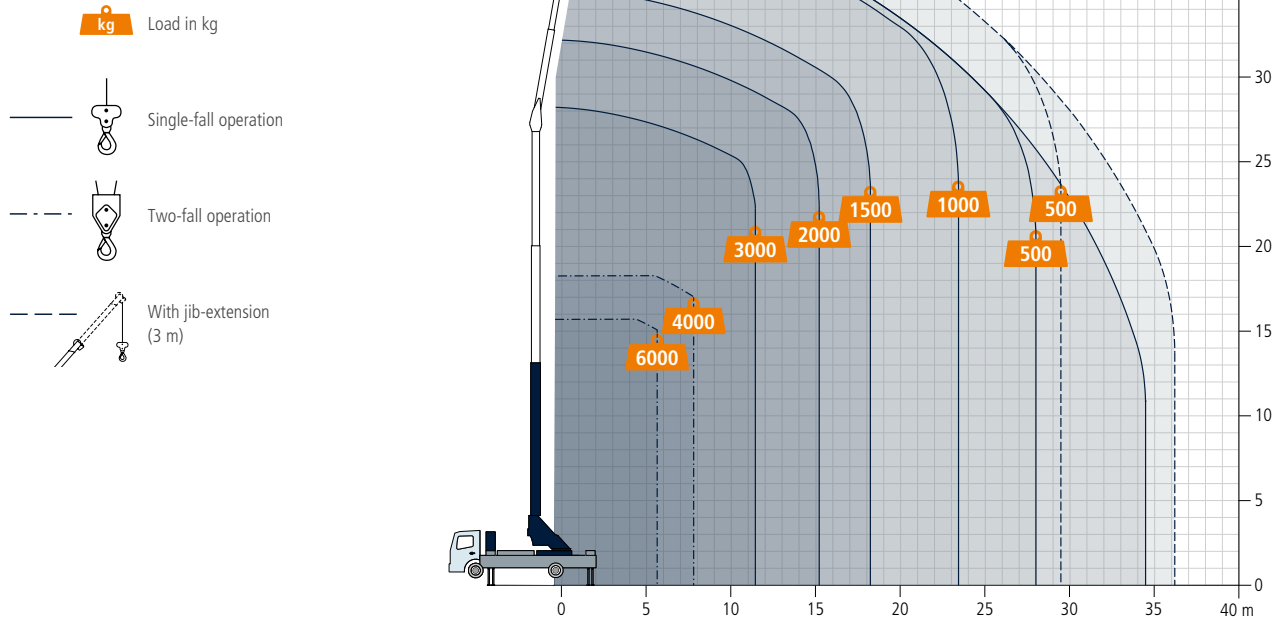

Working range crane operation