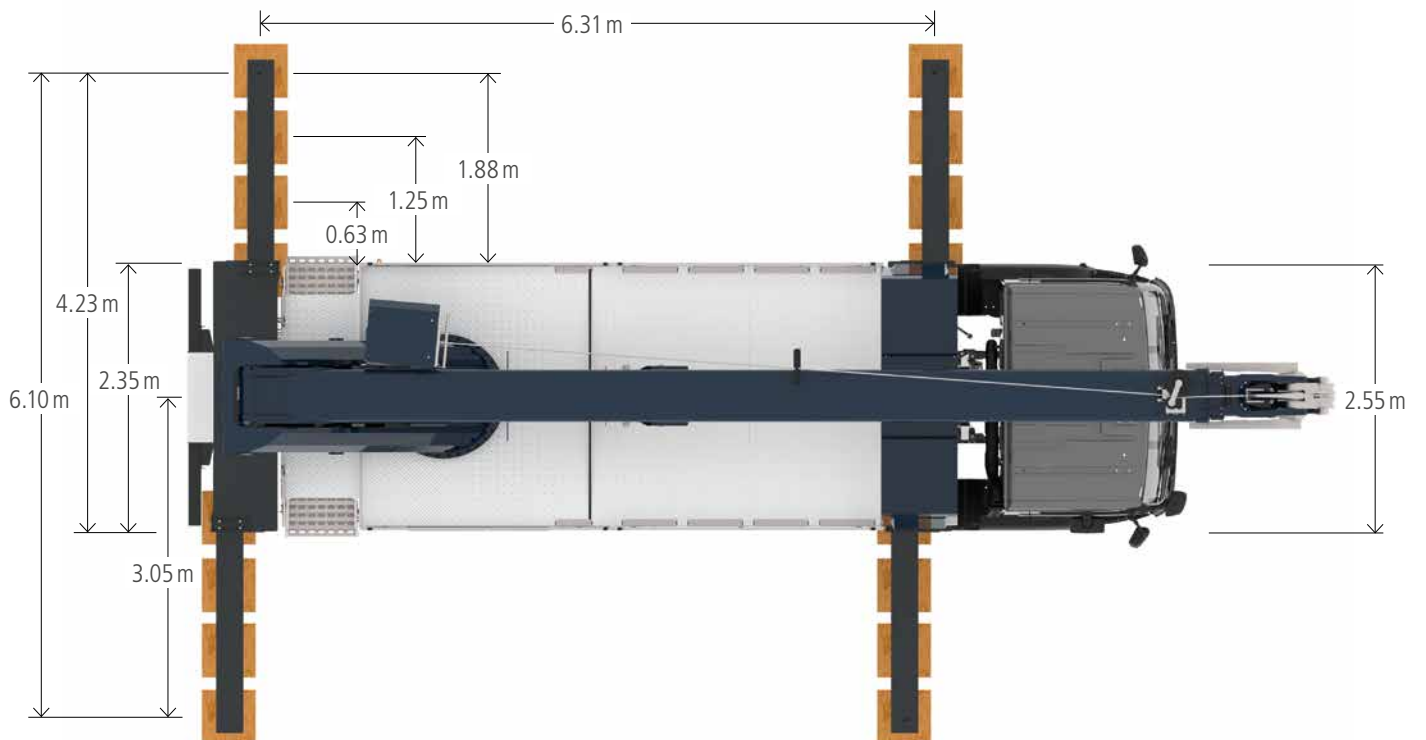

Dimensions

Böcker

www.boecker.co.uk

Boecker UK Limited

Unit B Grazebrook Industrial Park
Hulbert Drive, Dudley
West Midlands UK-DY2 0XW

Fon +44 1384 476580
info@boecker.co.uk