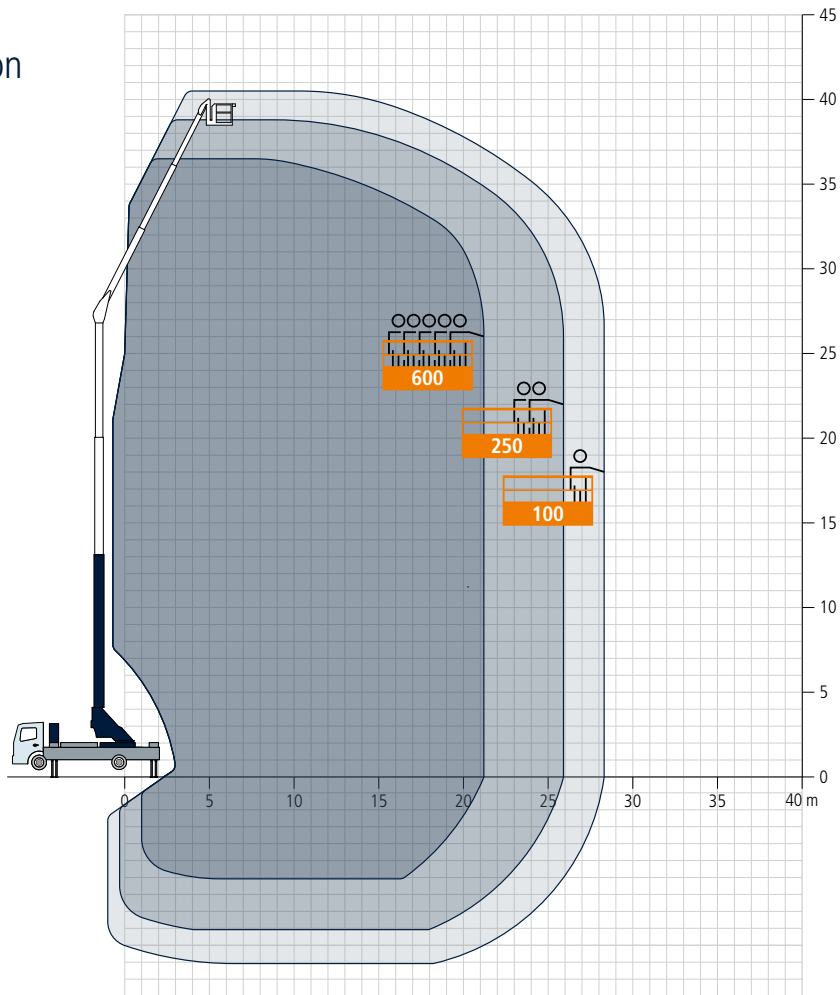

Truck Crane AK 42

Technical Data

Permissible gross vehicle weight [t]	18
Max. payload [kg]	3,000 (opt. 6,000)
Max. extension length [m]	41.9 (opt. 44.9)
Working height up to jib [m]	27.5
Jib extendable [m]	6.3 - 14.4 (opt. 17.4)
Jib payload [kg]	3,000 - 1,000 (500)
Boom angle [degrees]	90
Jib angle [degrees]	180
Pivoting range [degrees]	endless
Hook speed [m/min]	60
Range for crane operation at 500 kg [m]	28.0
Range for crane operation at 1 t [m]	23.4
Range for crane operation at 2 t [m]	15.2
Range for crane operation at 3 t [m]	11.4
Range for crane operation at 4 t [m]	7.8
Range for crane operation at 6 t [m]	5.7
Range / Working height max. [m] with rotating basket 250 kg (PK 250-D)	28.9 / 44.1
with rotating basket 350 kg (PK 350-D)	24.7 / 38.6
with rotating basket 600 kg (PK 600-D)	21.2 / 36.5
Range / Working height max. [m] with non-rotating basket 250 kg	29.6 / 44.0
Drive	PTO / 400 V hybrid

The truck crane AK 42 works faster than ever and, thanks to its innovative boom design made of high-strength fine-grained steel, impresses with surpassing lateral stability, particularly in the range of 1 to 3 tons load. With an attached load of 1.5 t it reaches working ranges of 18 m with a maximum height of 24 m. The maximum lifting capacity of 6 t and extension lengths reach up to 42 m.

Available with **BöckerConnect**

Böcker
MY WAY TO THE TOP

Working range crane operation

Working area

Working range platform operation

Rotating and extendible work basket PK 600-D

Jib

Preliminary data. All weights in kg, all measurements subject to fluctuation.