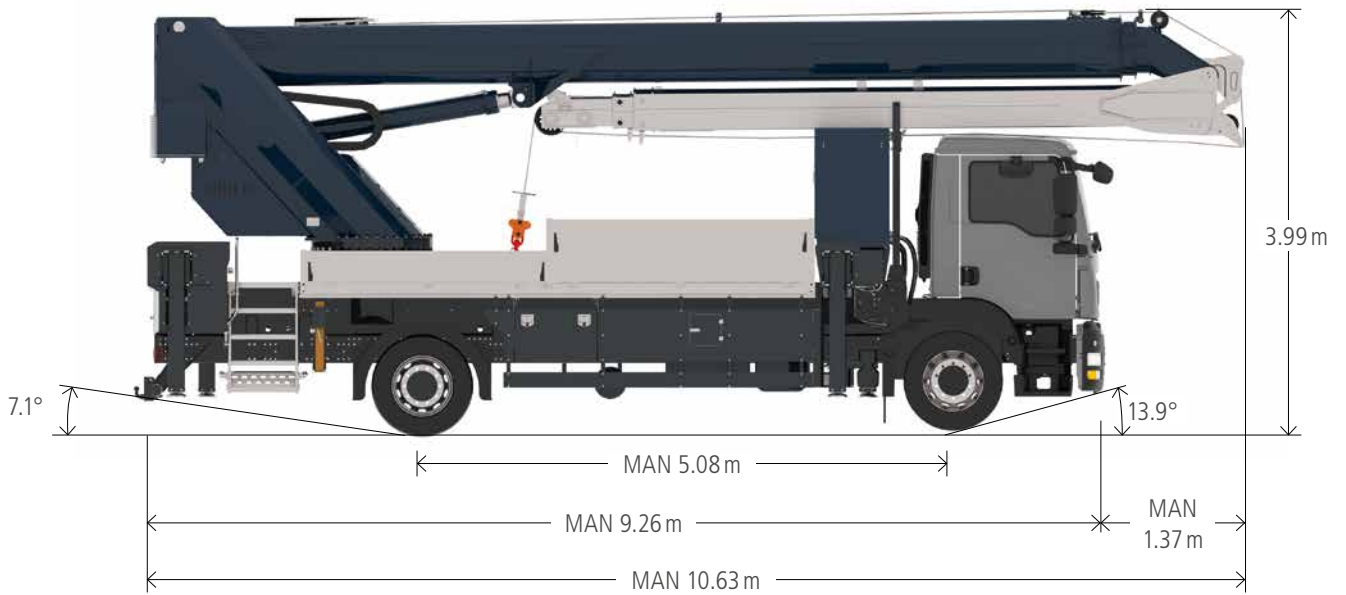

Dimensions

Böcker

www.boecker.co.uk

Boecker UK Limited

Unit B Grazebrook Industrial Park
Hulbert Drive, Dudley
West Midlands UK-DY2 0XW

Fon +44 1384 476580
info@boecker.co.uk