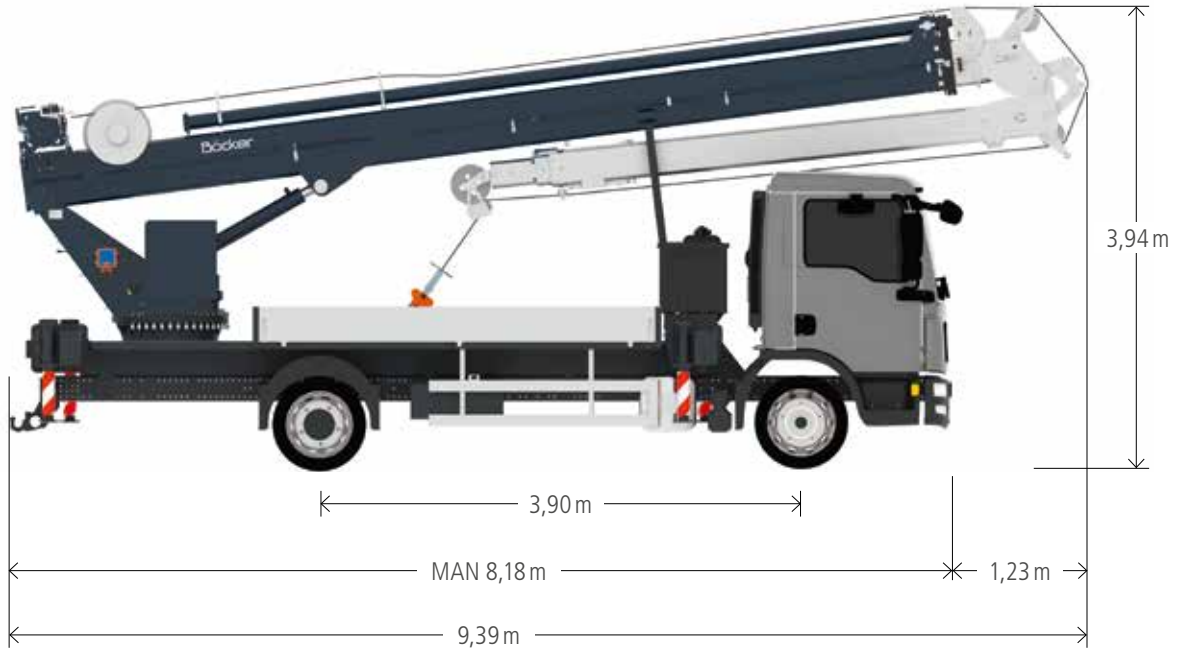

# Truck Crane AK 35/3000

All rights reserved for changes. All specified values are maximum values.

Speed and efficiency – these are the main characteristics of smallest Böcker truck-mounted crane. Despite its compact and extremely light design, the AK 35/3000 still impresses by strong performance. With an extension length of 35 m and a working range up to 26.6 m, this crane reaches impressive working radiuses. The fly jib is mechanically extendible up to 11.2 m so that the working area can be optimally used.

## Working range crane operation

## Working range platform operation

All weights are in kg.  
Measurements can fluctuate slightly.

Dimensions

All weights are in kg.  
Measurements can fluctuate slightly.

**Böcker**

[www.boecker.de](http://www.boecker.de)