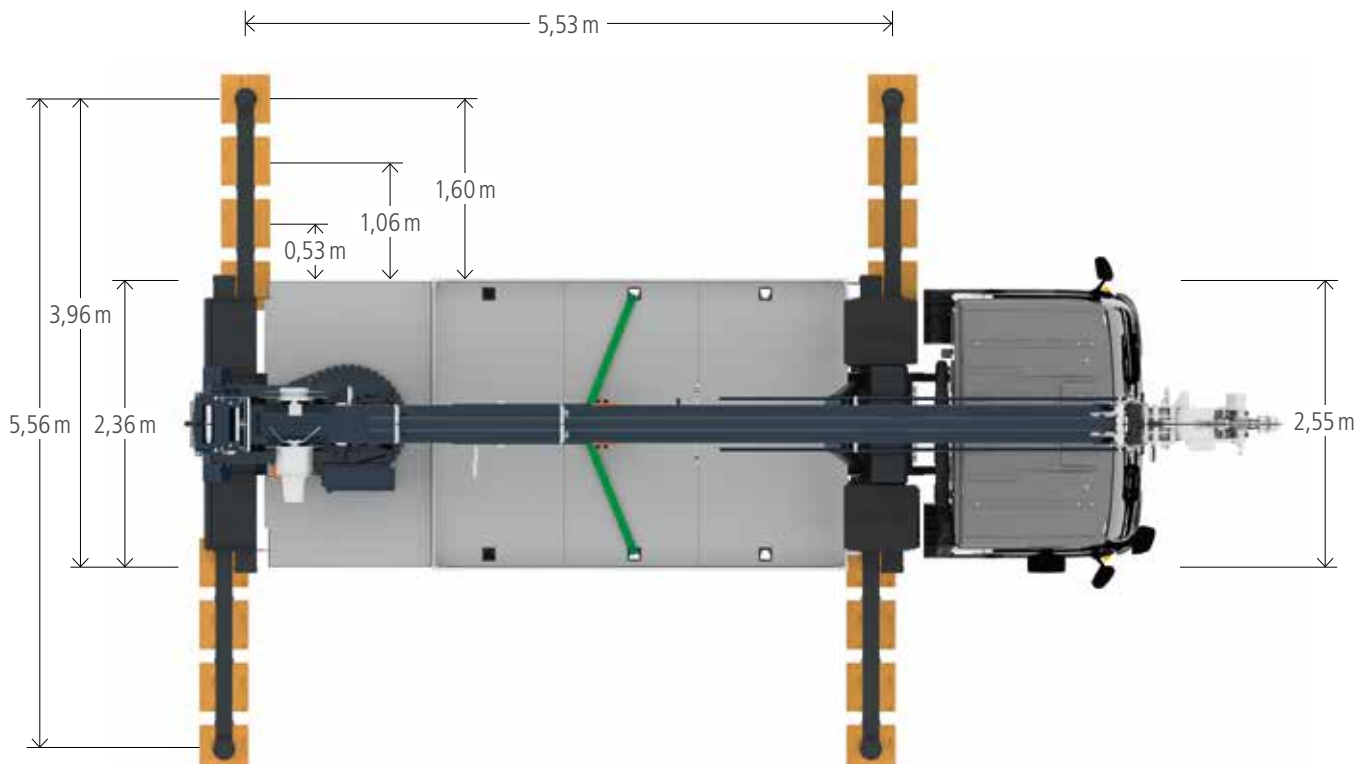

All rights reserved for changes. All specified values are maximum values.

Speed and efficiency – these are the main characteristics of smallest Böcker truck-mounted crane. Despite its compact and extremely light design, the AK 35/3000 still impresses by strong performance. With an extension length of 35 m and a working range up to 26.6 m, this crane reaches impressive working radiuses. The fly jib is mechanically extendible up to 11.2 m so that the working area can be optimally used.

## Working range crane operation

## Working range platform operation

All weights are in kg.  
Measurements can fluctuate slightly.

Dimensions

All weights are in kg.  
Measurements can fluctuate slightly.

**Böcker**

[www.boecker.de](http://www.boecker.de)