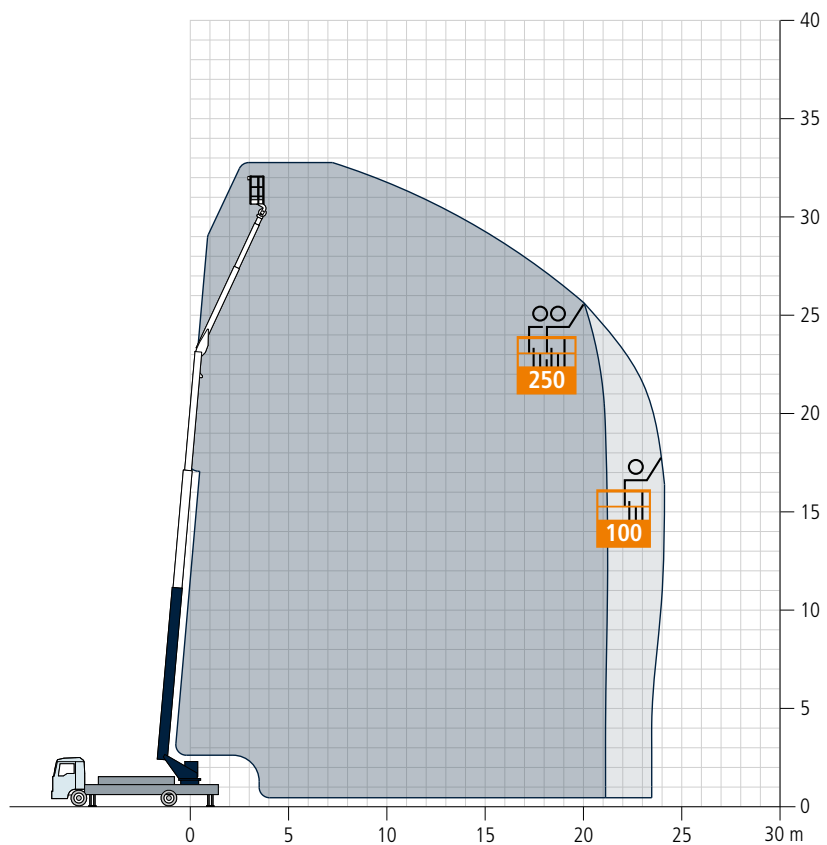

Working range platform operation

All weights are in kg.
Measurements can fluctuate slightly.