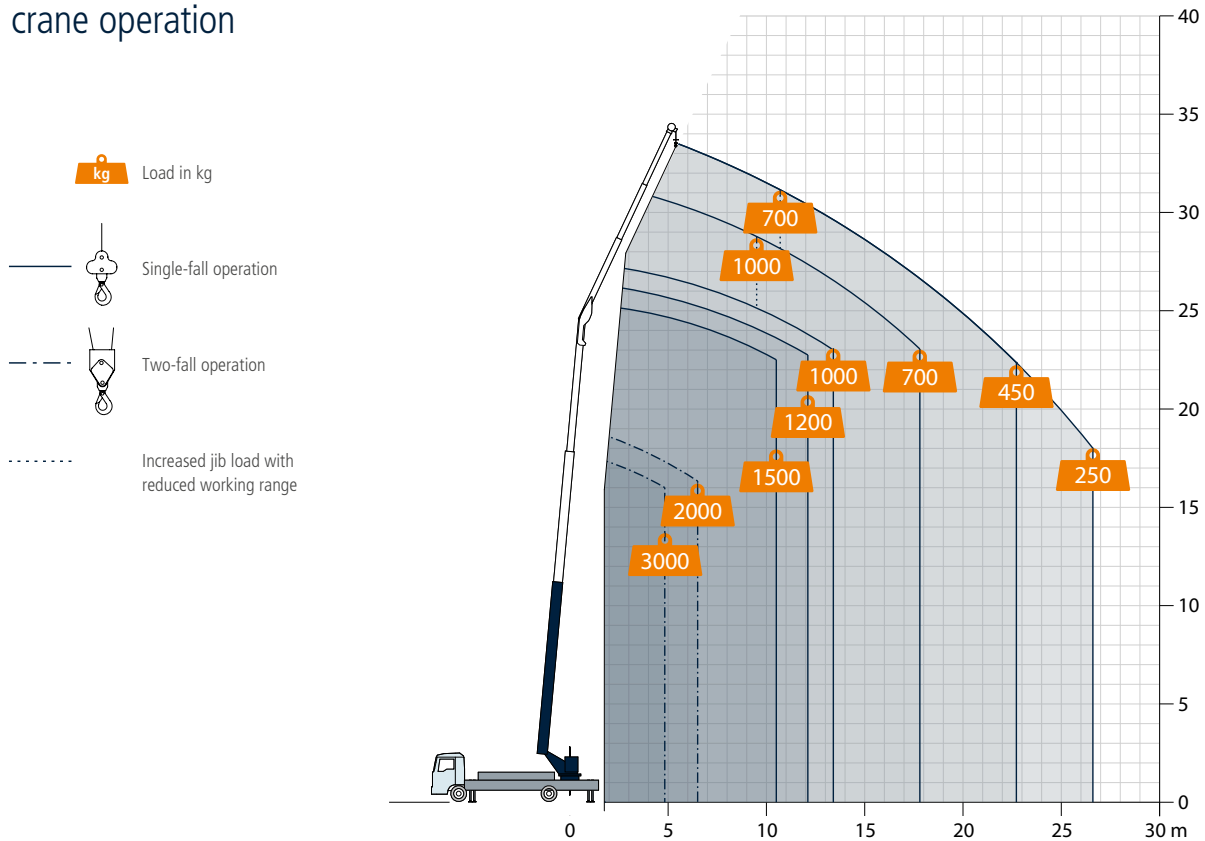

Working range crane operation